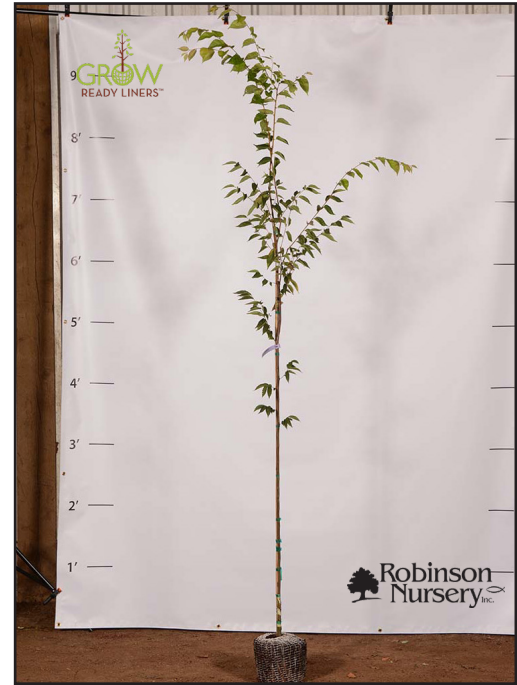

Nyssa sylvatica - Blackgum

Zone (4-9) Height: 30'-50' Spread: 20'-30'

Pyramidal when young, dense horizontal branching. Lustrous green leaves become yellow/orange/scarlet in fall. Water lover but drought tolerant.

Currently Available in GRL™ and GRL™ Premium

Zelkova serrata Green Vase®

Zone (5-8) Height: 60' Spread: 50'

A fast growing, cold hardy, large, vase-shaped tree with upright arching branches. Tolerant to city conditions. Orange-brown to bronze-red fall color.